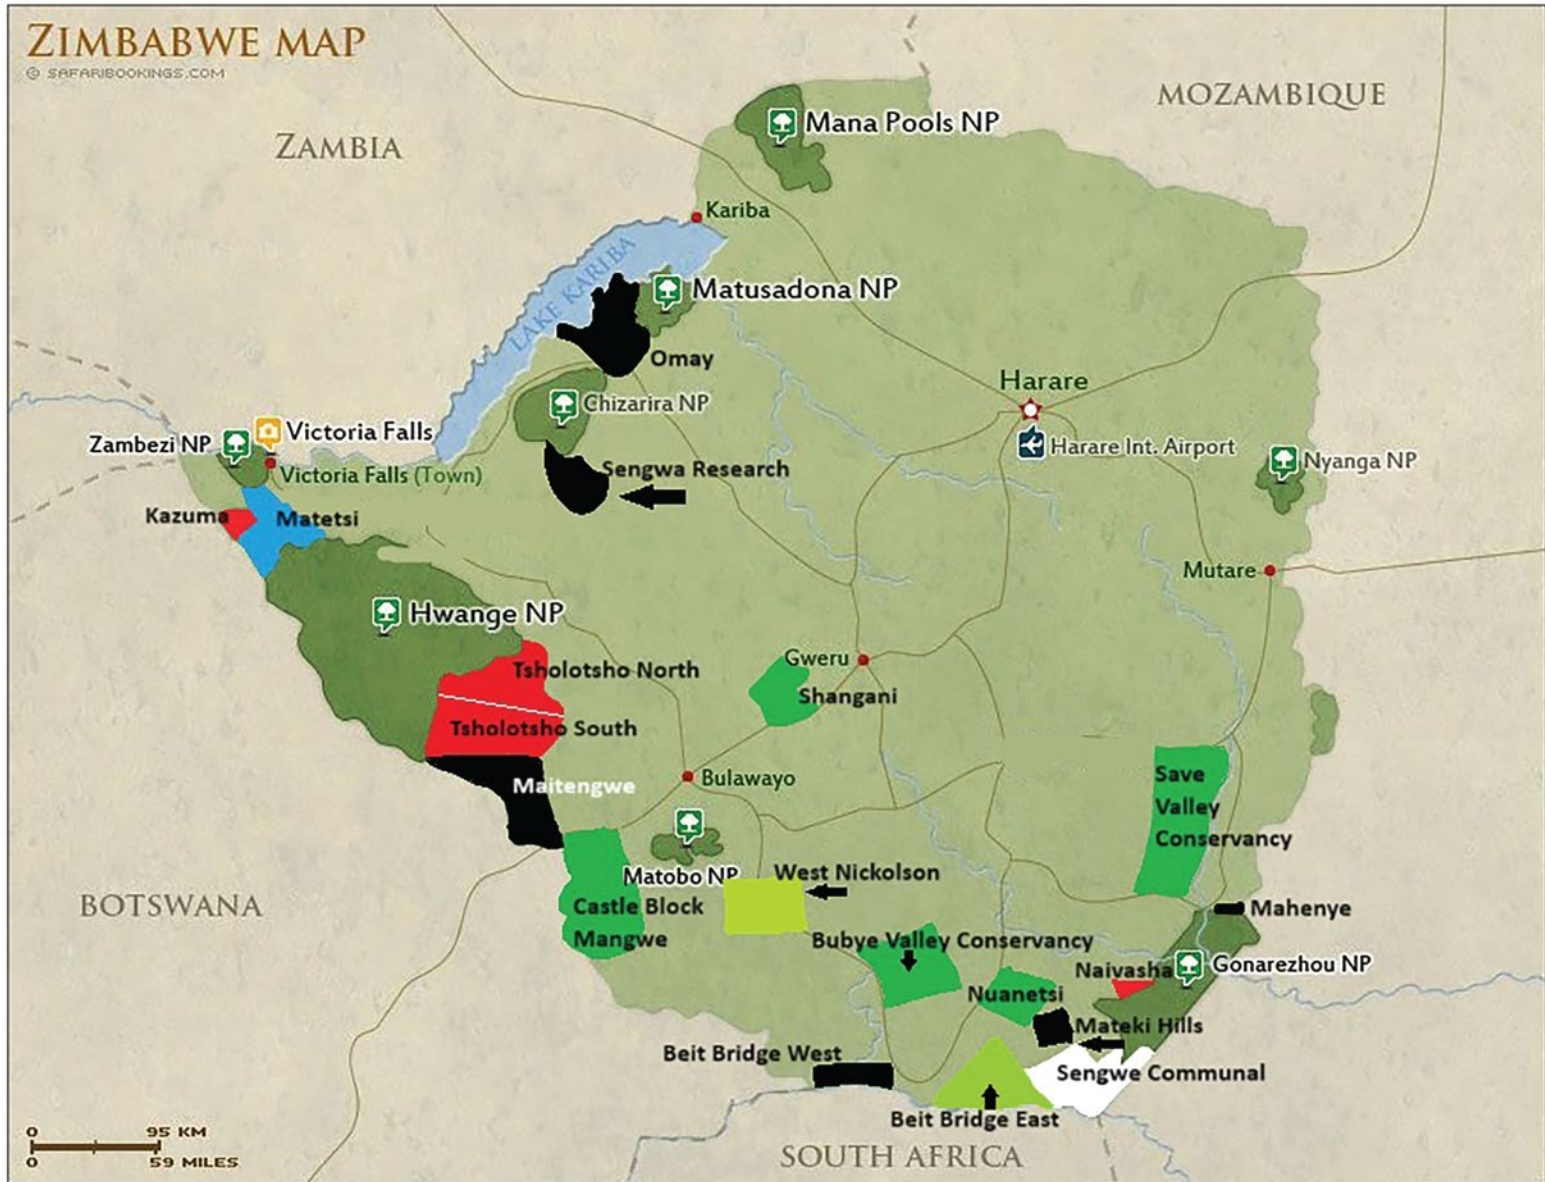

## SAVE FOR 2024

15 days @ 1700	\$2,380.00
Leopard	\$12,138.00
Buffalo	\$8,400.00

## TROPHY FEES

SPECIES	PRICE USD
Leopard	\$10,500.00
Impala bait	\$266.00
Zebra	\$1,750.00
Zebra bait	\$840.00

# ZIMBABWE MAP

© SAFARIBOOKINGS.COM

ZAMBIA

MOZAMBIQUE

Mana Pools NP

Matusadona NP

Omay

Chizarira NP

Harare

Harare Int. Airport

Nyanga NP

Zambezi NP

Victoria Falls

Victoria Falls (Town)

Sengwa Research

Kazuma